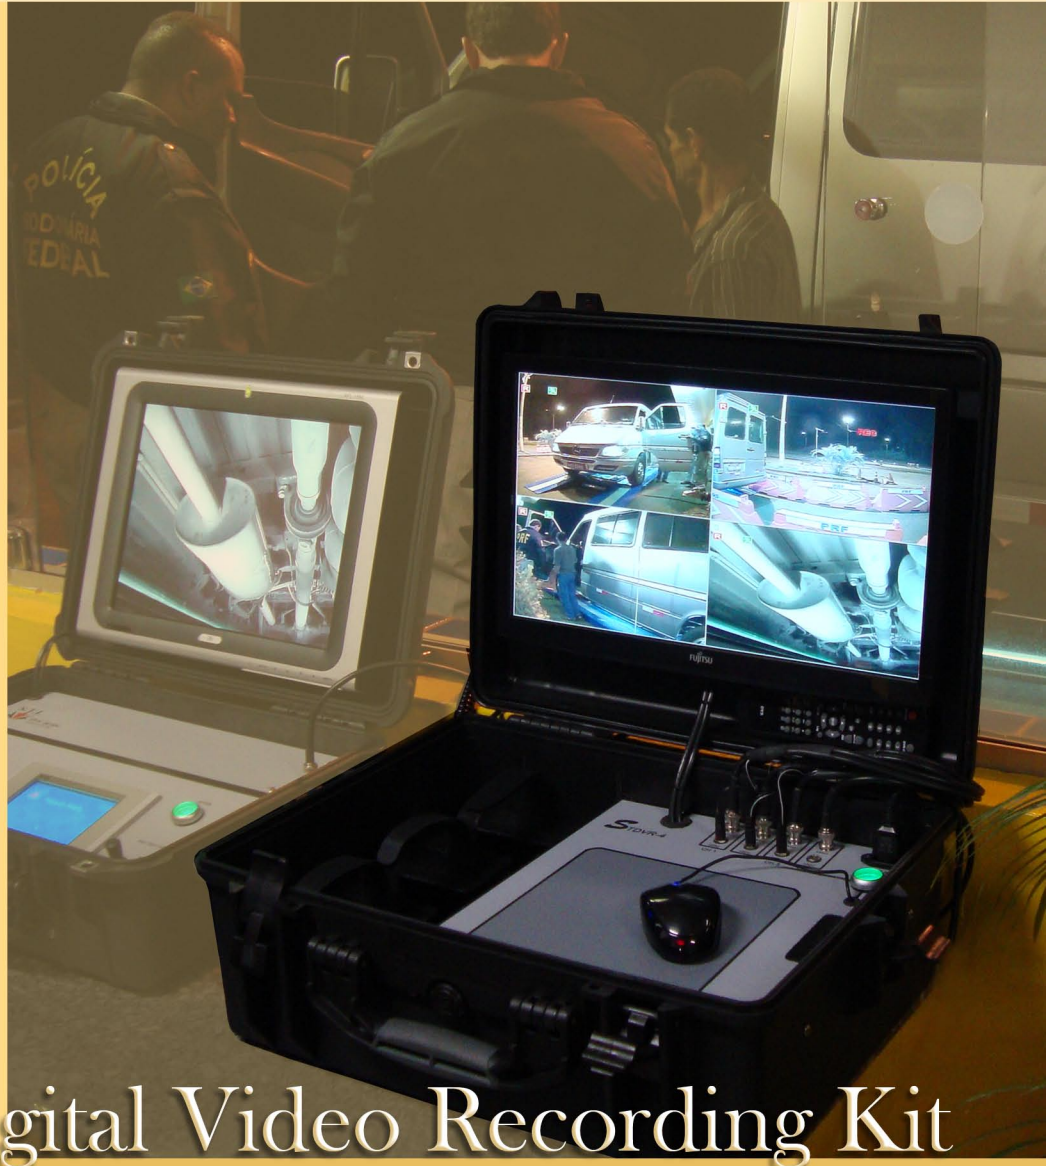

SecureAccess

SecureBarrier

SecureDetect

SecureLight

SecureView

Portable Digital Video Recording Kit

The STDVR Series are designed to provide a complete solution for portable video recording requirements. The kit comes in a hard shell protective case, this design allows rapid deployment of the cameras, tripods and the DVR for immediate use and documentation.

Data can be easily copied to an external drive and viewed on any computer using the viewer application for multiple camera layout or as separate AVI video files.

Models vary from 4/8/16 channels, and include the needed power supply terminals per camera, tripods & accessories.

FEATURES & BENEFITS

- Kit supplies a complete solution for portable video recording
- Quick and easy deployment
- Simple user interface, only short training needed
- High resolution Day/Night cameras
- Hard shell protective carrying case
- Export data to external drive
- Multiple camera layout viewer for use with any computer
- Real time playback - 25 FPS per channel

SPECIFICATIONS

- Monitor: 15" LCD
- Optional 4/8/16 channel system
- Power requirements: 110-220VAC
- Power supply output 12VDC per camera

Dimensions:

- Case: 55x42x22 cm (22"x17"x8.5")
- Accessories bag: 100cm, Dia 20cm (40"x8")